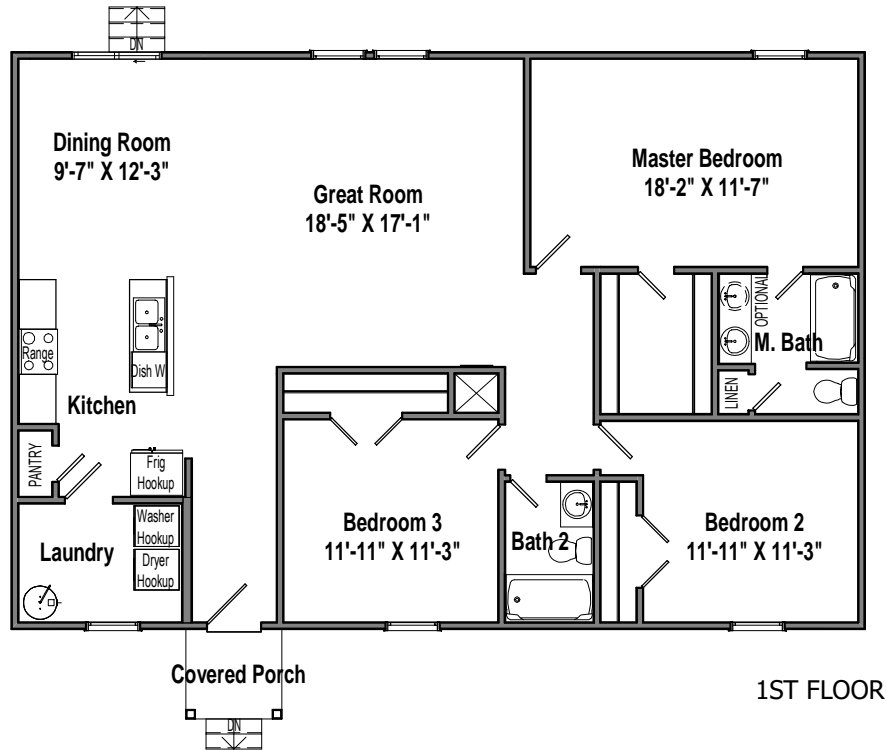

Fayetteville / Elizabethtown /
Goldsboro areas:
(910) 887-3314

ELEVATION A

ELEVATION B

The Donald - 1515 sq.ft.