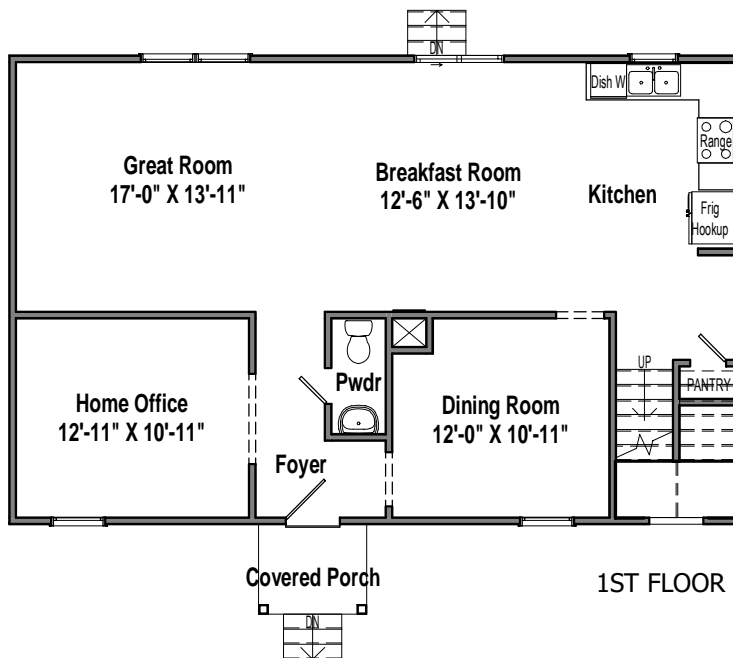

Fayetteville / Elizabethtown /
Goldsboro areas:
(910) 887-3314

ELEVATION A

ELEVATION B

2ND FLOOR

1ST FLOOR

The Norman - 2117 sq.ft.