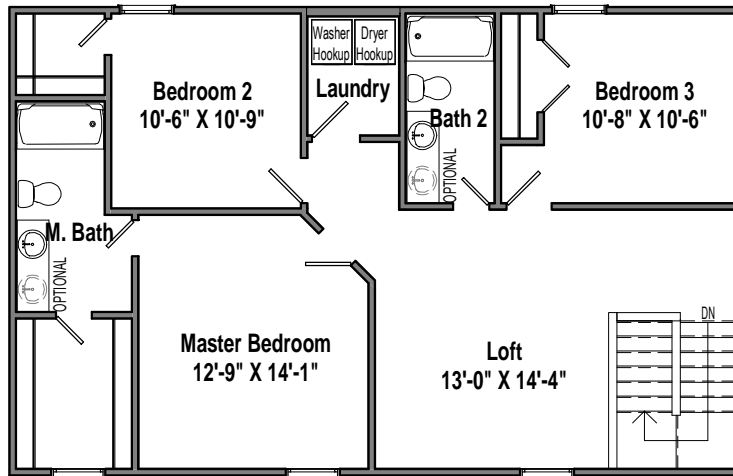

Fayetteville / Elizabethtown /
Goldsboro areas:
(910) 887-3314

ELEVATION A

ELEVATION B

2ND FLOOR

1ST FLOOR

The Norman - 2117 sq.ft.